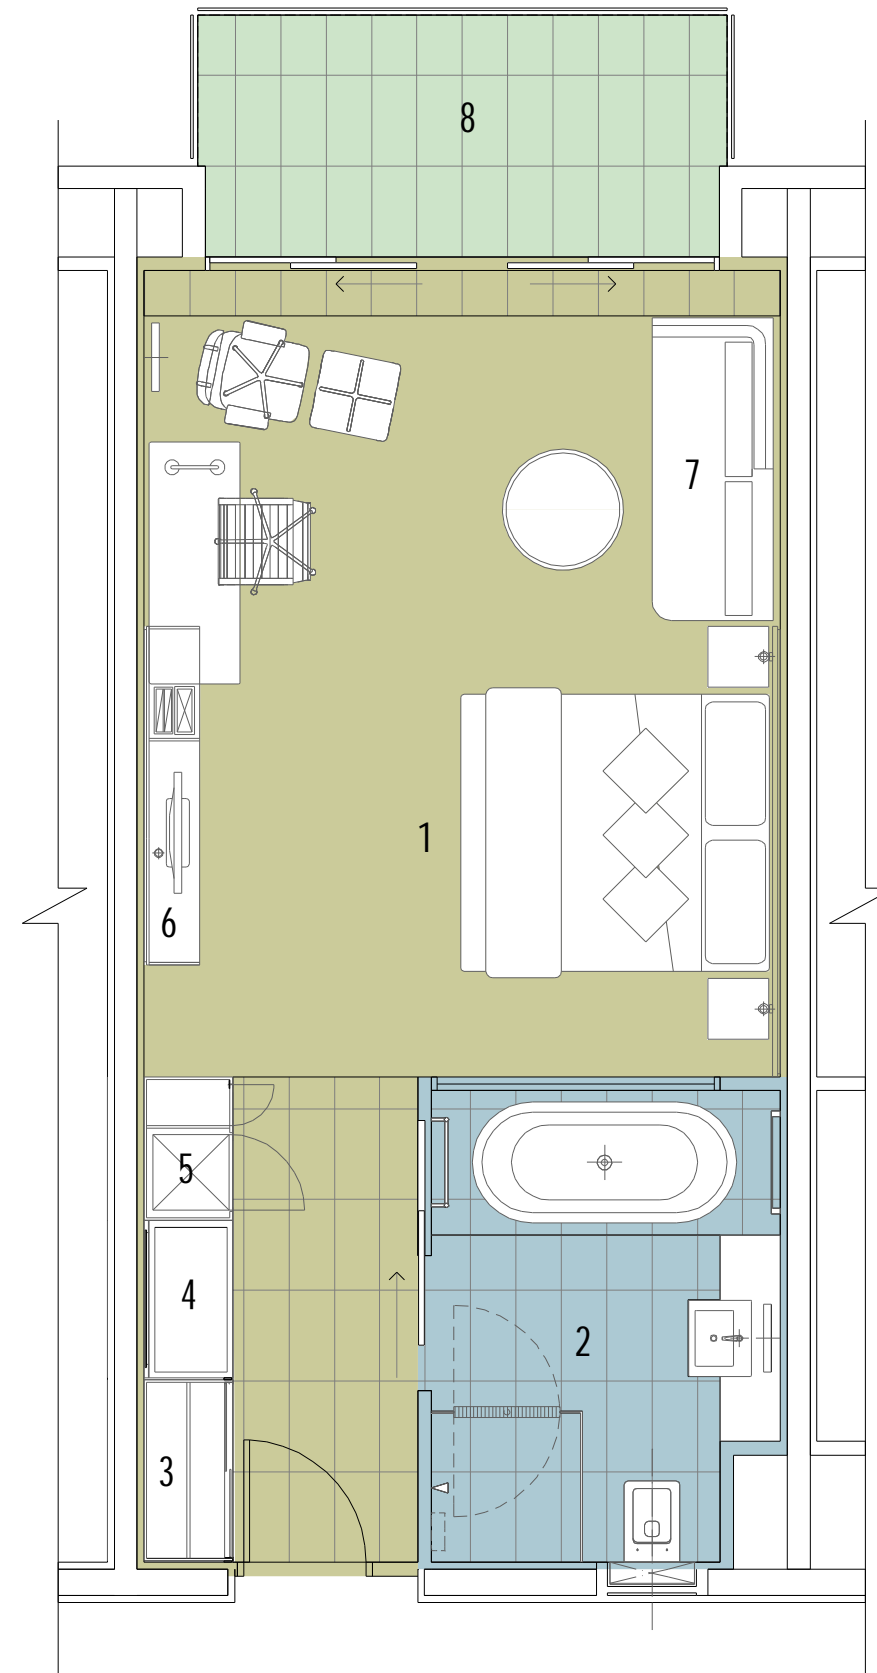

HOTEL SUITES - TYPICAL GROUND FLOOR

LEGEND:

- 1 BEDROOM
- 2 BATHROOM / ENSUITE
- 3 WARDROBE
- 4 SUITCASE SHELF
- 5 FRIDGE / TEA MAKING FACILITY
- 6 T.V UNIT
- 7 DAY BED
- 8 BALCONY

HOTEL SUITES - TYPICAL FIRST FLOOR